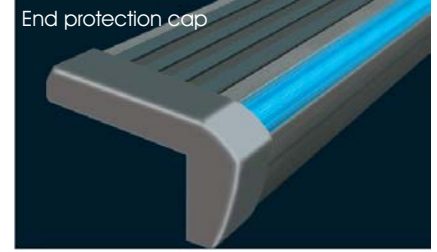

FIBER OMEGA PROFILE

Omega profile

Cutter

Combo profile

End protection cap

Stair overlapped profile

End protection cap

Internal stair profile

End protection cap

Wall profile

End protection cap

Prism profile

End protection cap

Simple profile

Standard profile colors

Alum. C-0 C-35

Profile colors against order

C-23 C-32 C-33 C-34

End protection caps colors

Silver Black