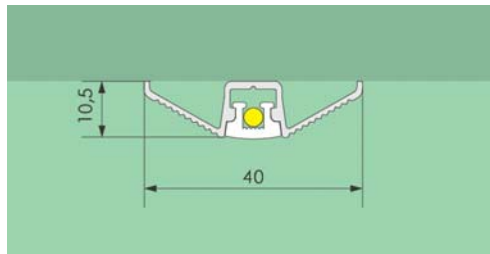

FIBER OMEGA PROFILE

Omega profile

Cutter

Combo profile

End protection cap

Stair overlapped profile

End protection cap

Internal stair profile

End protection cap

Wall profile

End protection cap

Prism profile

End protection cap

Simple profile

Standard profile colors

Alum. C-0 C-35

Profile colors against order

C-23 C-32 C-33 C-34

End protection caps colors

Silver Black