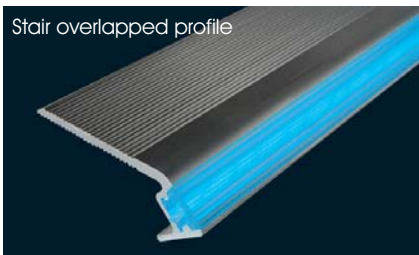

FIBER OMEGA PROFILE

Omega profile

Cutter

Combo profile

End protection cap

Stair overlapped profile

End protection cap

Internal stair profile

End protection cap

Wall profile

End protection cap

Prism profile

End protection cap

Simple profile

Standard profile colors

Alum. C-0 C-35

Profile colors against order

C-23 C-32 C-33 C-34

End protection caps colors

Silver Black