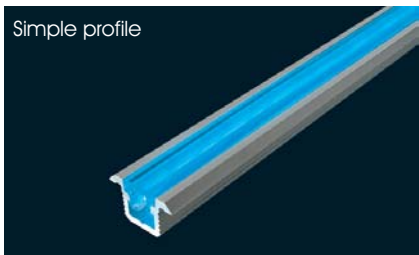

FIBER OMEGA PROFILE

Omega profile

Cutter

Combo profile

End protection cap

Stair overlapped profile

End protection cap

Internal stair profile

End protection cap

Wall profile

End protection cap

Prism profile

End protection cap

Simple profile

Standard profile colors

Alum. C-0 C-35

Profile colors against order

C-23 C-32 C-33 C-34

End protection caps colors

Silver Black