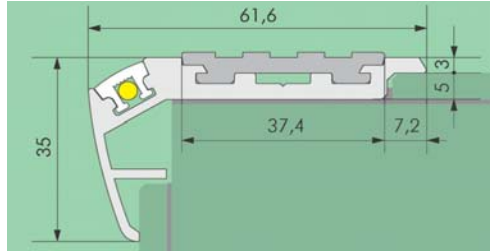

FIBER OMEGA PROFILE

Omega profile

Cutter

Combo profile

End protection cap

Stair overlapped profile

End protection cap

Internal stair profile

End protection cap

Wall profile

End protection cap

Prism profile

End protection cap

Simple profile

Standard profile colors

Alum. C-0 C-35

Profile colors against order

C-23 C-32 C-33 C-34

End protection caps colors

Silver Black