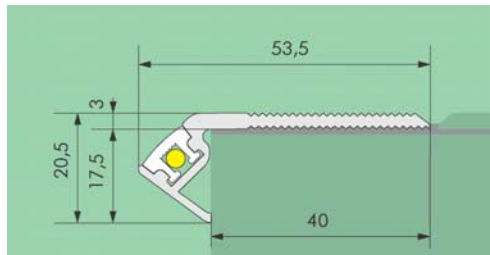

FIBER OMEGA PROFILE

Omega profile

Cutter

Combo profile

End protection cap

Stair overlapped profile

End protection cap

Internal stair profile

End protection cap

Wall profile

End protection cap

Prism profile

End protection cap

Simple profile

Standard profile colors

Alum. C-0 C-35