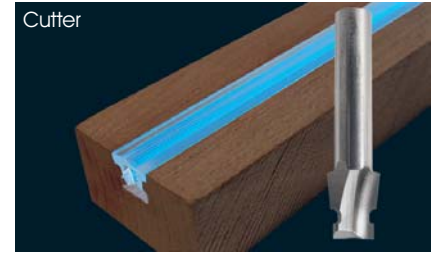

FIBER OMEGA PROFILE

Omega profile

Cutter

Combo profile

End protection cap

Stair overlapped profile

End protection cap

Internal stair profile

End protection cap

Wall profile

End protection cap

Prism profile

End protection cap

Simple profile

Standard profile colors

Alum. C-0 C-35

Profile colors against order

C-23 C-32 C-33 C-34

End protection caps colors

Silver Black