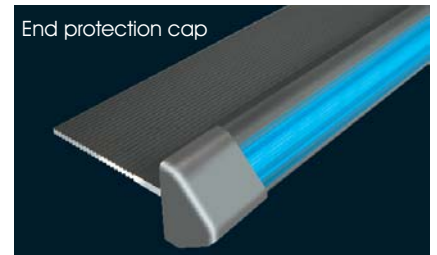

FIBER OMEGA PROFILE

Omega profile

Cutter

Combo profile

End protection cap

Stair overlapped profile

End protection cap

Internal stair profile

End protection cap

Wall profile

End protection cap

Prism profile

End protection cap

Simple profile

Standard profile colors

Alum. C-0 C-35

Profile colors against order

C-23 C-32 C-33 C-34

End protection caps colors

Silver Black