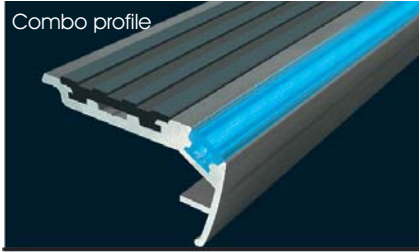

FIBER OMEGA PROFILE

Omega profile

Cutter

Combo profile

End protection cap

Stair overlapped profile

End protection cap

Internal stair profile

End protection cap

Wall profile

End protection cap

Prism profile

End protection cap

Simple profile

Standard profile colors

Alum. C-0 C-35

Profile colors against order

C-23 C-32 C-33 C-34

End protection caps colors

Silver Black