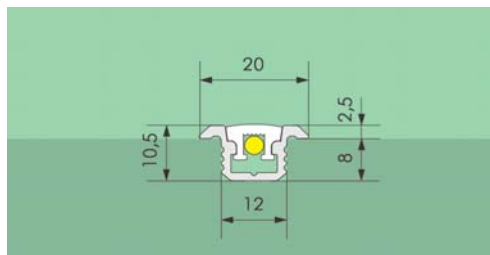

FIBER OMEGA PROFILE

Omega profile

Cutter

Combo profile

End protection cap

Stair overlapped profile

End protection cap

Internal stair profile

End protection cap

Wall profile

End protection cap

Prism profile

End protection cap

Simple profile

Standard profile colors

Alum. C-0 C-35

Profile colors against order

C-23 C-32 C-33 C-34

End protection caps colors

Silver Black