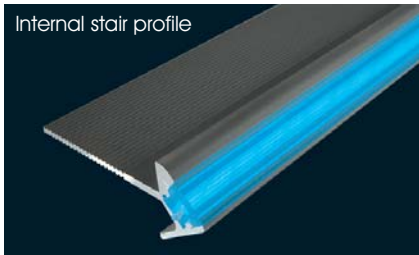

FIBER OMEGA PROFILE

Omega profile

Cutter

Combo profile

End protection cap

Stair overlapped profile

End protection cap

Internal stair profile

End protection cap

Wall profile

End protection cap

Prism profile

End protection cap

Simple profile

Standard profile colors

Alum. C-0 C-35

Profile colors against order

C-23 C-32 C-33 C-34

End protection caps colors

Silver Black