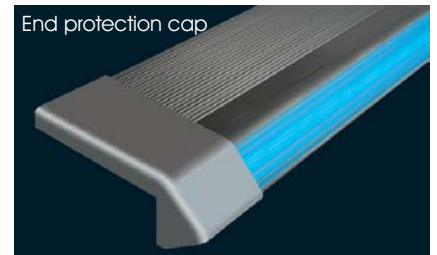

FIBER OMEGA PROFILE

Omega profile

Cutter

Combo profile

End protection cap

Stair overlapped profile

End protection cap

Internal stair profile

End protection cap

Wall profile

End protection cap

Prism profile

End protection cap

Simple profile

Standard profile colors

Alum. C-0 C-35

Profile colors against order

C-23 C-32 C-33 C-34

End protection caps colors

Silver Black