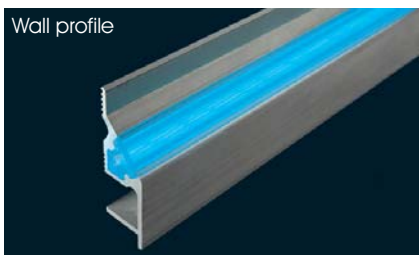

FIBER OMEGA PROFILE

Omega profile

Cutter

Combo profile

End protection cap

Stair overlapped profile

End protection cap

Internal stair profile

End protection cap

Wall profile

End protection cap

Prism profile

End protection cap

Simple profile

Standard profile colors

Alum. C-0 C-35

Profile colors against order

C-23 C-32 C-33 C-34

End protection caps colors

Silver Black