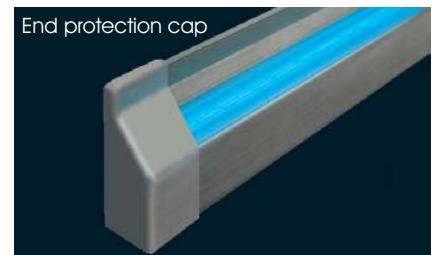

FIBER OMEGA PROFILE

Omega profile

Cutter

Combo profile

End protection cap

Stair overlapped profile

End protection cap

Internal stair profile

End protection cap

Wall profile

End protection cap

Prism profile

End protection cap

Simple profile

Standard profile colors

Alum. C-0 C-35

Profile colors against order

C-23 C-32 C-33 C-34

End protection caps colors

Silver Black