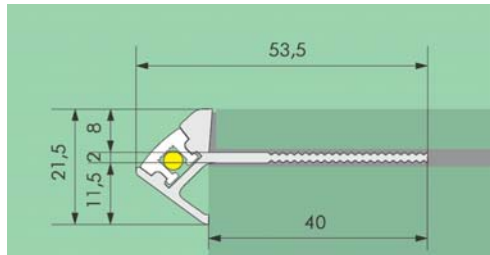

FIBER OMEGA PROFILE

Omega profile

Cutter

Combo profile

End protection cap

Stair overlapped profile

End protection cap

Internal stair profile

End protection cap

Wall profile

End protection cap

Prism profile

End protection cap

Simple profile

Standard profile colors

Alum. C-0 C-35