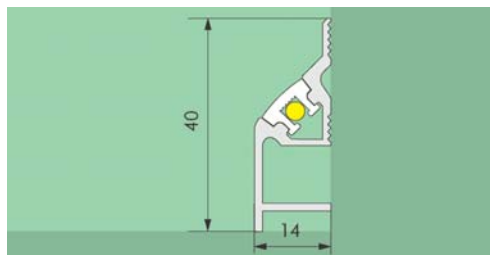

FIBER OMEGA PROFILE

Omega profile

Cutter

Combo profile

End protection cap

Stair overlapped profile

End protection cap

Internal stair profile

End protection cap

Wall profile

End protection cap

Prism profile

End protection cap

Simple profile

Standard profile colors

Alum. C-0 C-35