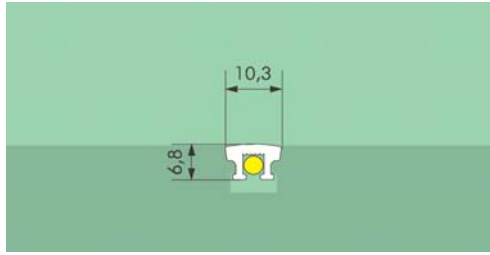

FIBER OMEGA PROFILE

Omega profile

Cutter

Combo profile

End protection cap

Stair overlapped profile

End protection cap

Internal stair profile

End protection cap

Wall profile

End protection cap

Prism profile

End protection cap

Simple profile

Standard profile colors

Alum. C-0 C-35