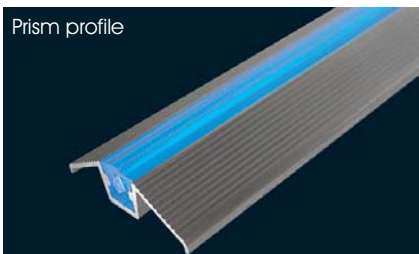

FIBER OMEGA PROFILE

Omega profile

Cutter

Combo profile

End protection cap

Stair overlapped profile

End protection cap

Internal stair profile

End protection cap

Wall profile

End protection cap

Prism profile

End protection cap

Simple profile

Standard profile colors

Alum. C-0 C-35

Profile colors against order

C-23 C-32 C-33 C-34

End protection caps colors

Silver Black