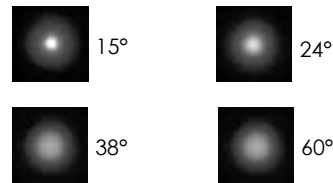

SPOTLIGHT LG-SP0128

TECHNICAL SPECIFICATION

Item No.	LG-SP0128
Input voltage	120-240V
LED type	Nichia COB
Driver Brand	Electronic driver
Power	10W
Beam angle	24° beam
Lumen flux	956lm
Color	3000K, 4000K
Material	Die-cast aluminium with edge frosted, center clear diffuser
Finish	Black (RAL9005)
IP Rating	IP66
IK Rating	IK07

OPTICS

ACCESSORY